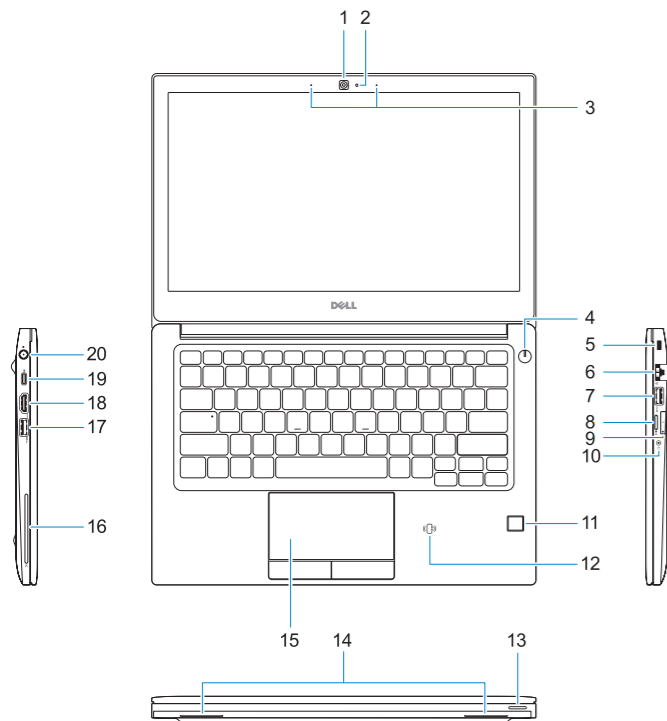

0DXVCJA00

© 2017 Dell Inc. or its subsidiaries.

© 2017 Microsoft Corporation.

2017-03

Features

Značajke | Jellemzők | Компоненты | Funkcije

- | | |
|-----------------------------------|---|
| 1. Camera | 12. NFC sensor (optional) |
| 2. Camera status light | 13. Status light |
| 3. Microphones | 14. Speakers |
| 4. Power button | 15. Touchpad |
| 5. Security cable slot | 16. Smartcard reader (optional) |
| 6. Network port | 17. USB 3.0 port |
| 7. USB 3.0 port with PowerShare | 18. HDMI port |
| 8. microSD port | 19. DisplayPort over USB Type-C (optional Thunderbolt™ 3) |
| 9. USIM port | 20. Power connector port |
| 10. Headset port | 21. Service tag label |
| 11. Fingerprint reader (optional) | |